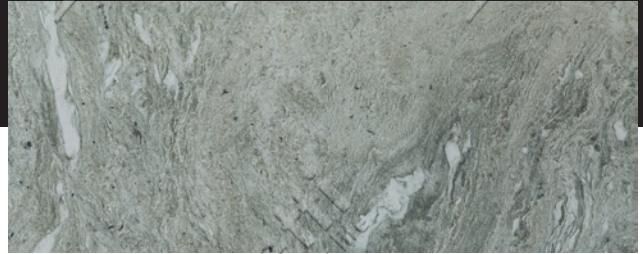

Verde Spluga P

LEVIGATO
HONED

SPAZZOLATO
BRUSHED

LEVIGATO **HONED**

SPAZZOLATO **BRUSHED**

Lastra
Slab

200x80 cm
78,7x31,5"

Dettaglio
Detail